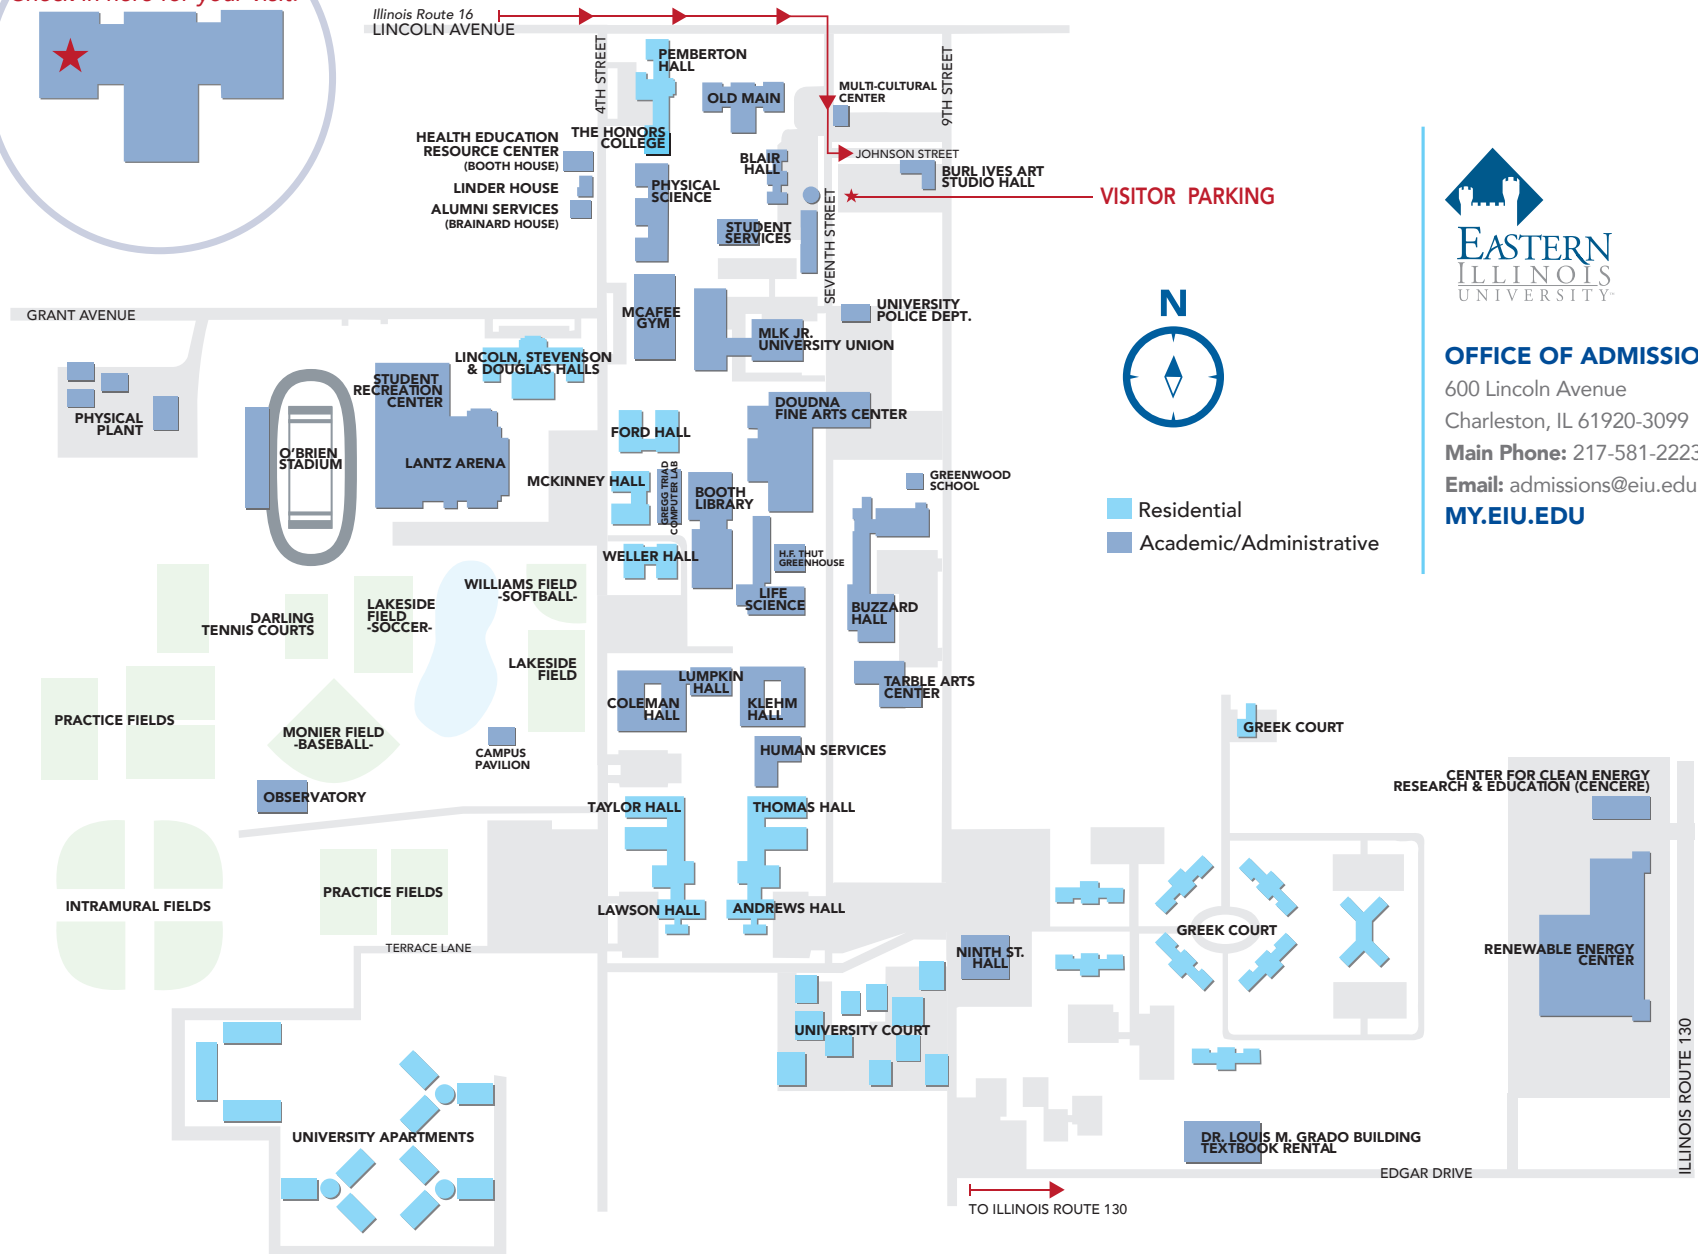

CAMPUS MAP

This campus map should help you find your way around. If you need additional guidance, chances are you'll run into a friendly face who will be more than happy to help you get where you're going. If you have questions, just ask!

OFFICE OF ADMISSIONS

600 Lincoln Avenue
Charleston, IL 61920-3099
Main Phone: 217-581-2223
Email: admissions@eiu.edu
MY.EIU.EDU